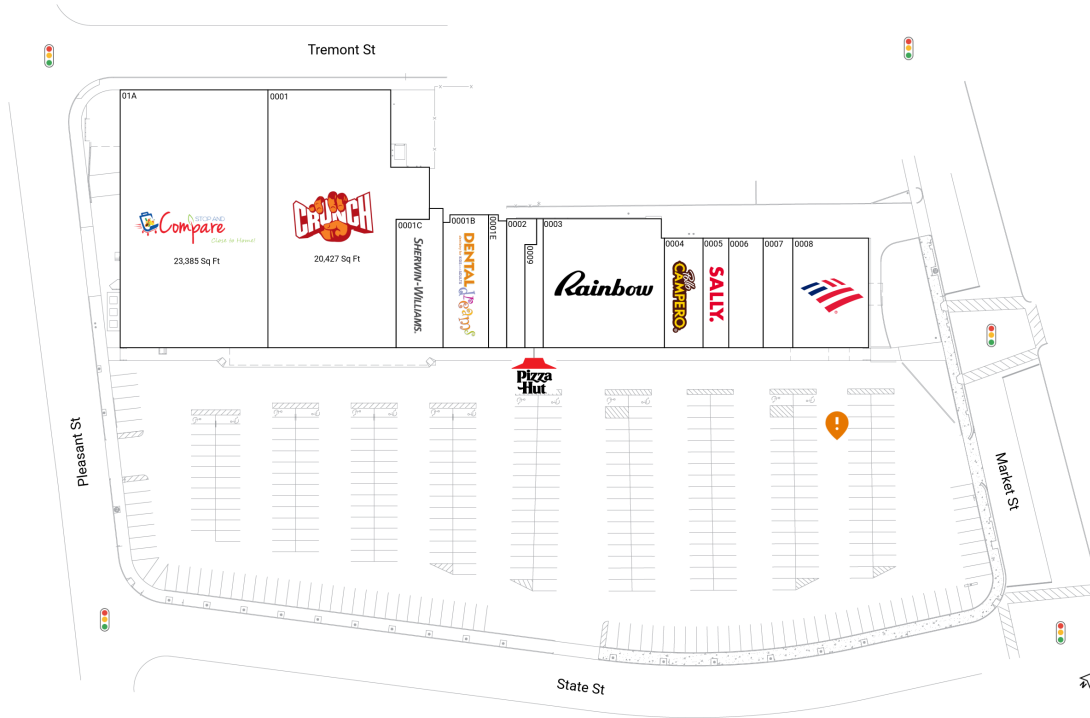

Lynn Marketplace

43 State Street | Lynn, MA 01901

Essex County Boston-Cambridge-Newton, MA-NH 80,625 Sq Ft

42.4622, -70.9498

Available Spaces

OPO 1 0 Sq Ft

Current Tenants Space size listed in square feet

0001	Crunch	20,427
0001B	Dental Dreams	3,740
0001C	Sherwin-Williams	3,675
0001E	Masis Staffing Solutions	1,526
01A	Stop & Compare	23,385
0002	S&N Dollar City	2,300
0003	Rainbow Shops	8,000
0004	Pollo Campero	2,550
0005	Sally Beauty Supply	1,700
0006	Diamond Skin & Body Spa	2,267
0007	Hour Glass Cleaners	1,955
0008	Bank of America	5,000
0009	Pizza Hut	1,700
PAD A2	Chipotle Mexican Grill	2,400

This site plan is for illustrative and information purposes only, showing the general layout of the shopping center; and is not a legal survey. Brixmor makes no representation or warranty that the shopping center is exactly as depicted as site conditions and tenant mix are subject to change over time.